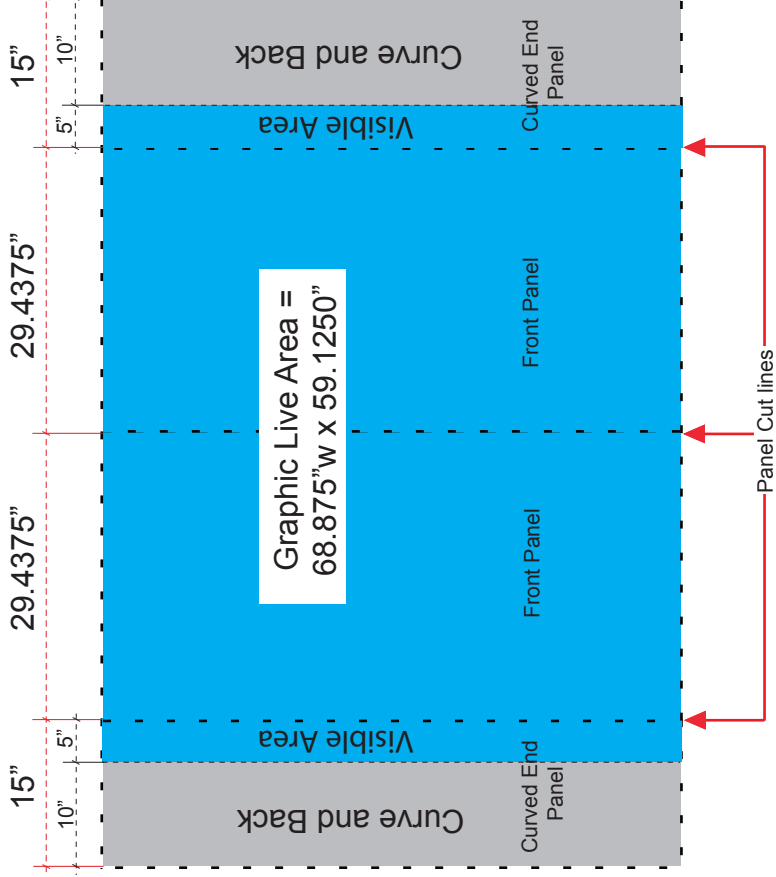

# Pop Up Displays

Product Number: Quadro EO

Process: Lambda Photo Imaging

Material: Bright

Effective Date: 09/14/2010

## 6ft Curved Table Top Frame

Front Panel Size: 29.4375" x 59.125"

End Panel Size: 15" x 59.125"

Finishing

- Refer to Panel Specifications page.

**NOTE - Graphic files must be @ 150 dpi finished size.**

- These dimensions are for graphic layout purposes.